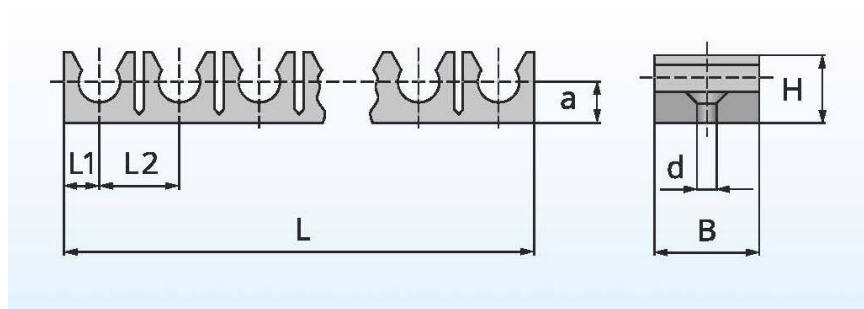

Colour Blue
 Material Polyethylene
 Temperature range -10 °C to 60 °C

KL 101

Multiple hose holder

Art. No.	Type No.	For tube O.D. mm	Clamp quantity	L mm	B mm	H mm	L1 mm	L2 mm	a mm	d mm
144445	KL 100	4-5	10	100.4	14.0	9.0	5.2	10.0	6.0	2.4
113944	KL 101	6	10	110.0	14.0	9.0	5.5	11.0	5.5	3.0
113945	KL 102	8	10	140.4	15.0	12.5	6.4	14.2	7.5	2.8
113946	KL 103	10	6	119.2	18.0	15.0	8.6	20.4	9.0	2.8